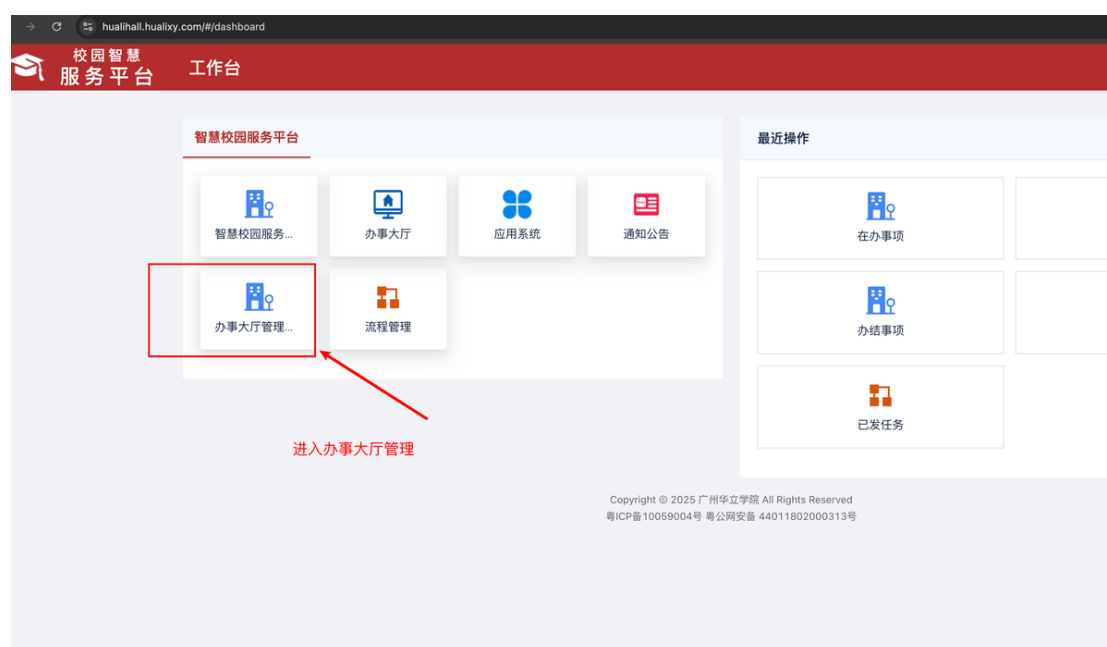

华立学院网上办事大厅操作指引（管理员）

一、 登录办事大厅

1、 电脑端登录网址

<https://hualihall.hualixy.com/>

2、进入办事大厅主页

The screenshot shows the 'In Progress' (在办事项) page of the 'Campus Smart Service Platform' (校园智慧服务平台). The page title is 'Service Progress Monitoring' (服务运行管理监控). It features a search bar with fields for 'Service Name' (服务名称), 'Application Number' (申请编号), 'Applicant' (申请人), and 'Approver' (审批人). Below the search bar is a table listing various service requests. The table columns include 'Serial Number' (序号), 'Service Code' (服务编号), 'Service Name' (服务名称), 'Application Number' (申请编号), 'Applicant' (申请人), 'Applying Unit' (申请单位), 'Application Time' (申请时间), 'Current Node' (当前节点), 'Approver' (审批人), and 'Action' (操作). The table contains 7 rows of data, primarily for 'Student Withdrawal' (学生退学) and 'Student Leave' (学生休学) services.

二、 流程监控服务

1、 查询在办事项

This screenshot shows the 'Query In Progress' (1、查询在办事项) page. It is similar to the previous screenshot but includes a sub-header '1、查询在办事项' and a '操作' (Action) column in the table. The '操作' column contains links for 'Details' (详情), 'Prevent' (干预), and 'Process' (催办). The table data is identical to the previous screenshot.